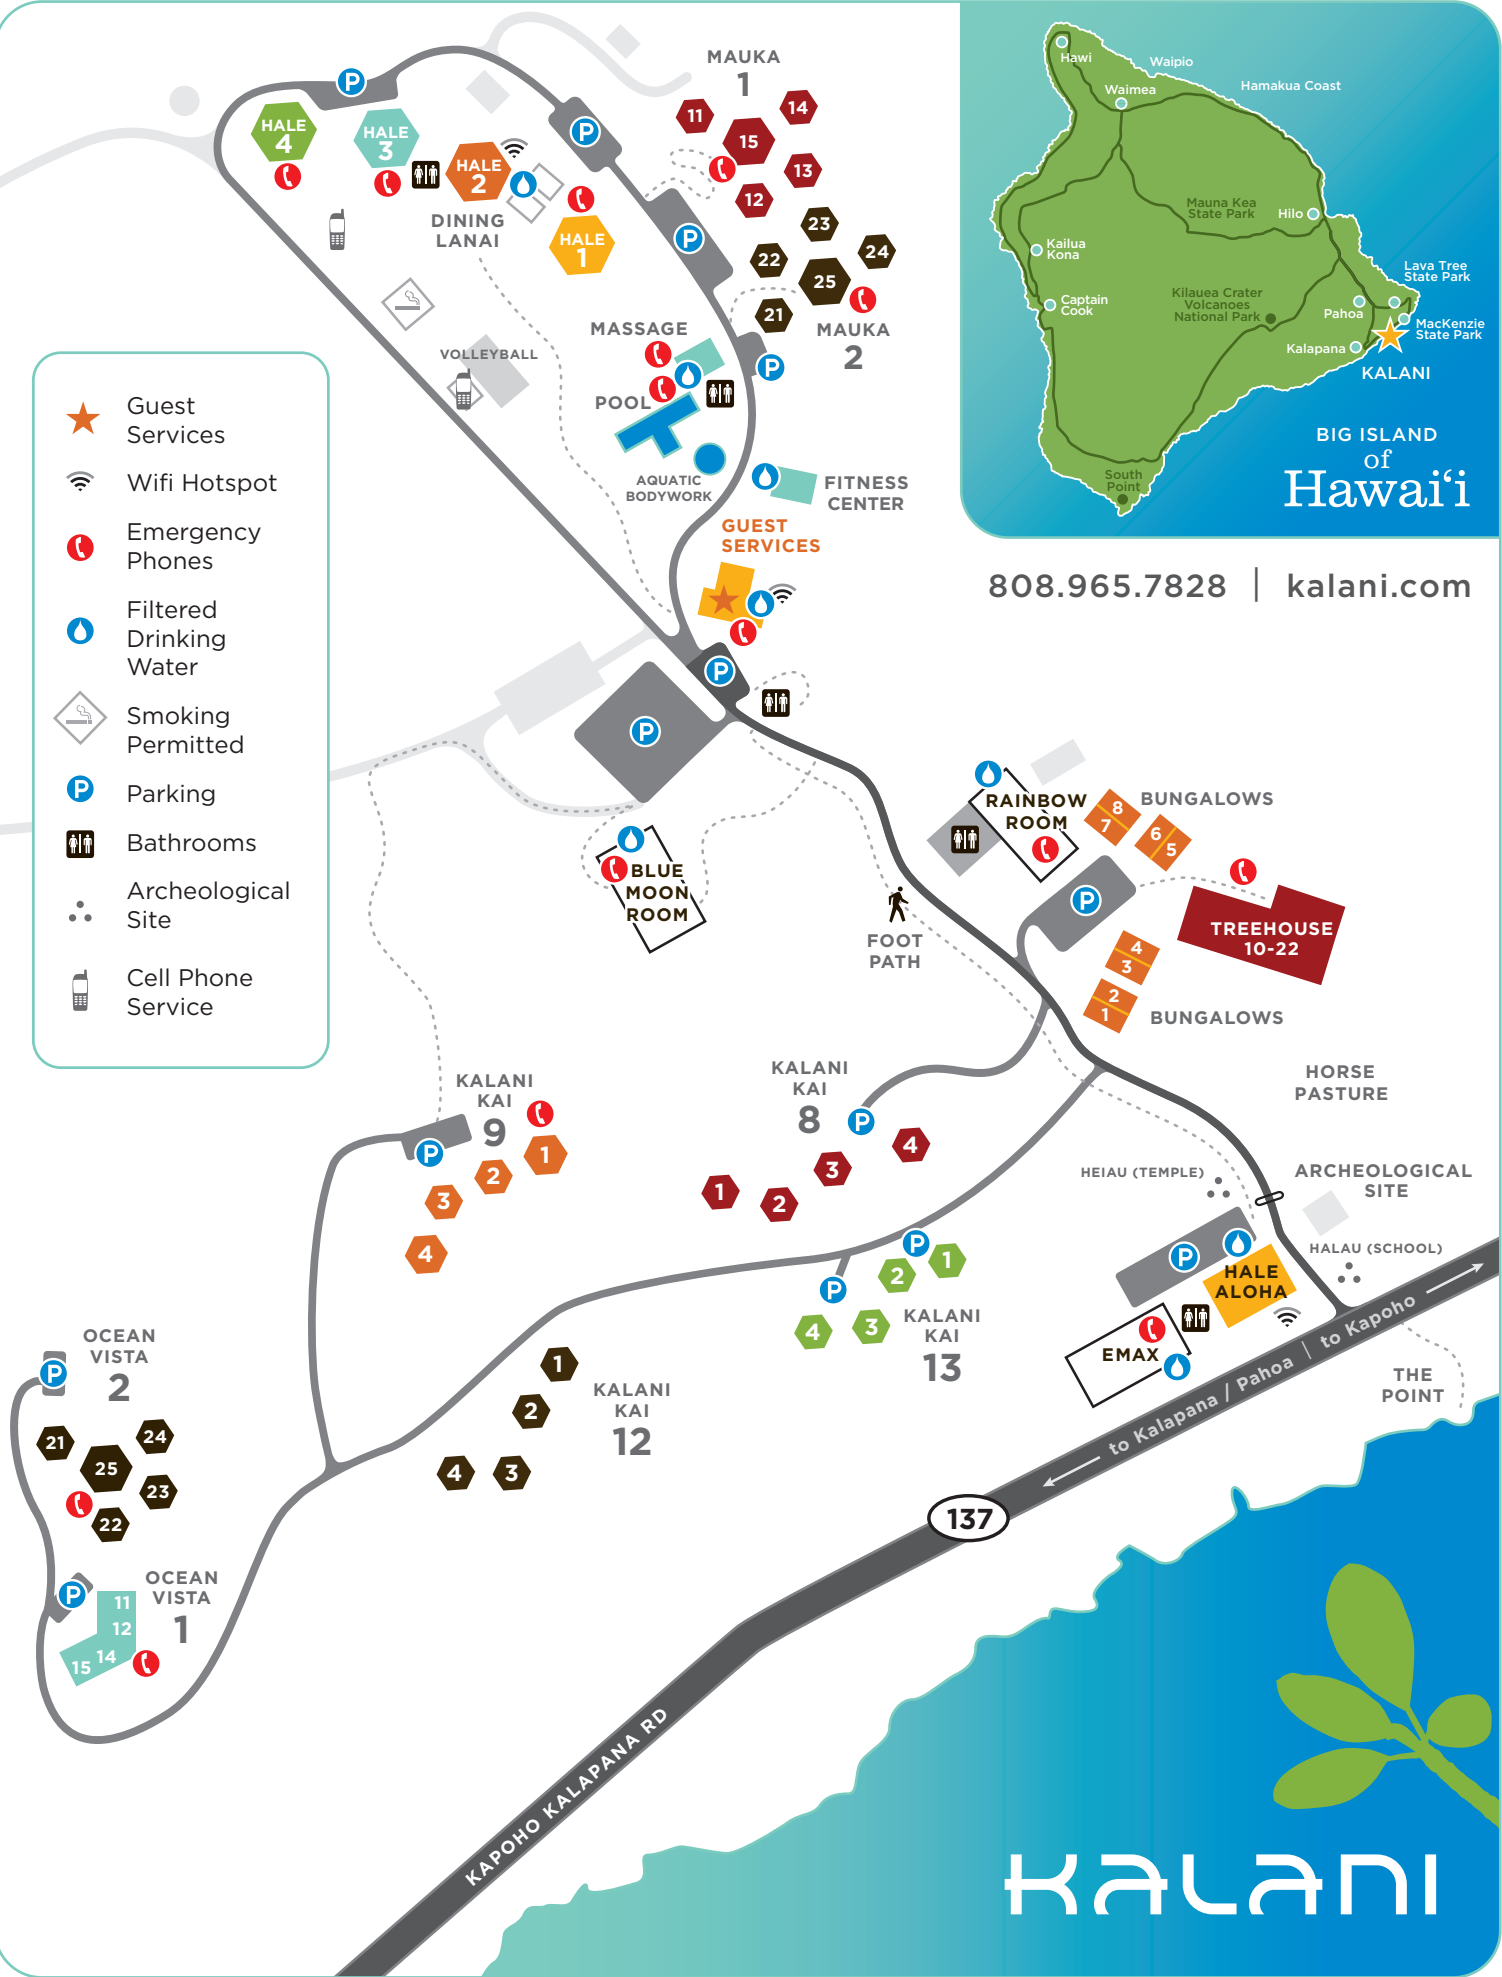

-  Guest Services
-  Wifi Hotspot
-  Emergency Phones
-  Filtered Drinking Water
-  Smoking Permitted
-  Parking
-  Bathrooms
-  Archeological Site
-  Cell Phone Service

808.965.7828 | kalani.com

KALANI